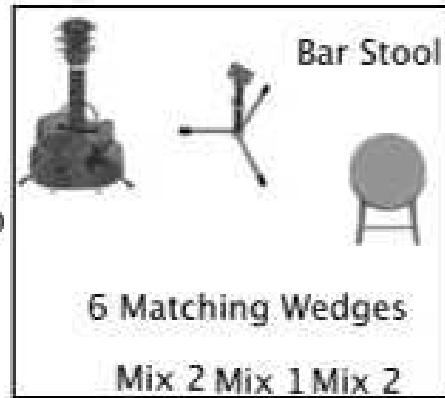

Rodney Carrington Stage Plot

LCD Projector

9x12 Screen Min. Rear Proj

We Provide:

- All Needed Mics
- Show Guitar
- Gobo's w/frames for Source Four (2)
- Camera & Switcher

10 x 10 Area Rug

Monitor Board

Back-up Acoustic W/Pick-up

Bar Stool

6 Matching Wedges

Mix 2 Mix 1 Mix 2

We Require:

- Bar Stool
- Tall Round Mic Stands (6)
- Clear Com Packs (7)
- Acoustic Guitar W/PU & Stand (Back-up)
- Monitor Brd with (6) Matching Wedges
- Video Projector (Pref. 10K Lumens)
- Video Screen 9 x 12 Min.
- VGA Cable ran from proj to video world
- Area Rug 10 x 10 DSC

Mix 3

Mix 3

Stage area: 24' X 32'

Chan.	Input	Location	8.	Tracks R	Mon Wrld
1.	Guitar 1	DSC	9.	Video L	Video Wrld
2.	Guitar 2	DSC	10.	Video R	Video Wrld
3.	Wireless 1	Mon Wrld	11.		
4.	Wireless 2	Mon Wrld	12.	Audience 1	DSL
5.	Wired Spare	DSC	13.	Audience 2	DSC
6.	Wired Mic	Mon Wrld	14.	Audience 3	DSR
7.	Tracks L	Mon Wrld	15.	Audience 4	FOH